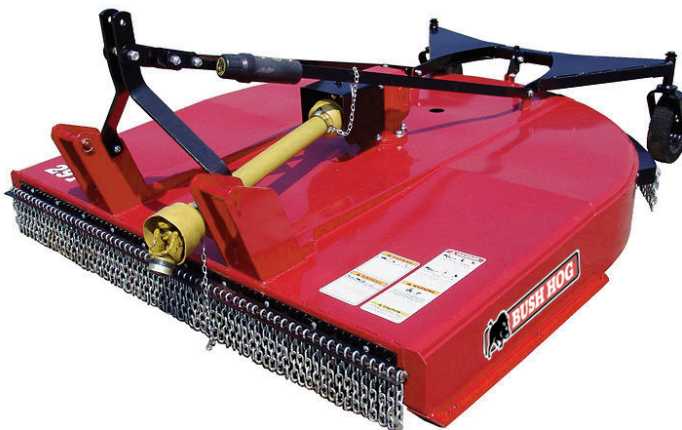

Bush Hog® TOUGH

290 Series Rotary Cutters

BUSH HOG® TOUGH FEATURES

TOUGH EZ Clean Sloped 10 Gauge Decks

TOUGH 1/4 Inch Sidebands

TOUGH Replaceable Full Length Skids

TOUGH 130 HP Bush Hog Gearbox

TOUGH 5 Year Gearbox
Limited Warranty

TOUGH Powder Coat Paint

MODELS	295	296	297
Cutting Width	5 ft	6 ft	7 ft
Cutting Capacity	3 inch diameter	3 inch diameter	3 inch diameter
Cutting Height	11/2 to 10 1/2 inches	11/2 to 10 1/2 inches	11/2 to 10 1/2 inches
Dimensions (transport width x length)	5 ft 6 inches x 8 ft 8 inches	6 ft 6 inches x 9 ft 8 inches	7 ft 6 inches x 10 ft 8 inches, 10 ft 1 inch (single wheels), (double wheels)
Type Hitch	3 Point Cat. I, Cat. II Standard & QH	3 Point Cat. I, Cat. II Standard & QH	3 Point Cat. I, Cat. II Standard & and QH
Deck Thickness	10 gauge	10 gauge	10 gauge
Sidebands	1/4 x 13 inches	1/4 x 13 inches	1/4 x 13 inches
Driveshaft	ASAE Category 4	ASAE Category 4	ASAE Category 4
Gearbox	130 HP	130 HP	130 HP
Tractor PTO Speed	540 RPM	540 RPM	540/1000 RPM
Driveline Protection	Slip Clutch Standard	Slip Clutch Standard	Slip Clutch Standard
Blade Holder(s)	Round	Round	Round
Blades	1/2 x 4 inch uplift	1/2 x 4 inch uplift	1/2 x 4 inch uplift
Blade Tip Speed	15,551 FPM	15,268 FPM	15,268 FPM/540 RPM 15,047 FPM/1000 RPM
Tires	Single Laminated	Single Laminated	Single or Dual Laminated
Minimum Tractor HP	35 PTO	45 PTO	55 PTO
Front and Rear Deflectors	Front belting and rear bands standard, all 3 models		
Approximate Weight	906 lbs	1095 lbs	1328 lbs, 1420 lbs
Warranty	1 year limited warranty with a 5 year gearbox limited warranty		
Options	Front and rear chains	Front and rear chains	Front and rear chains