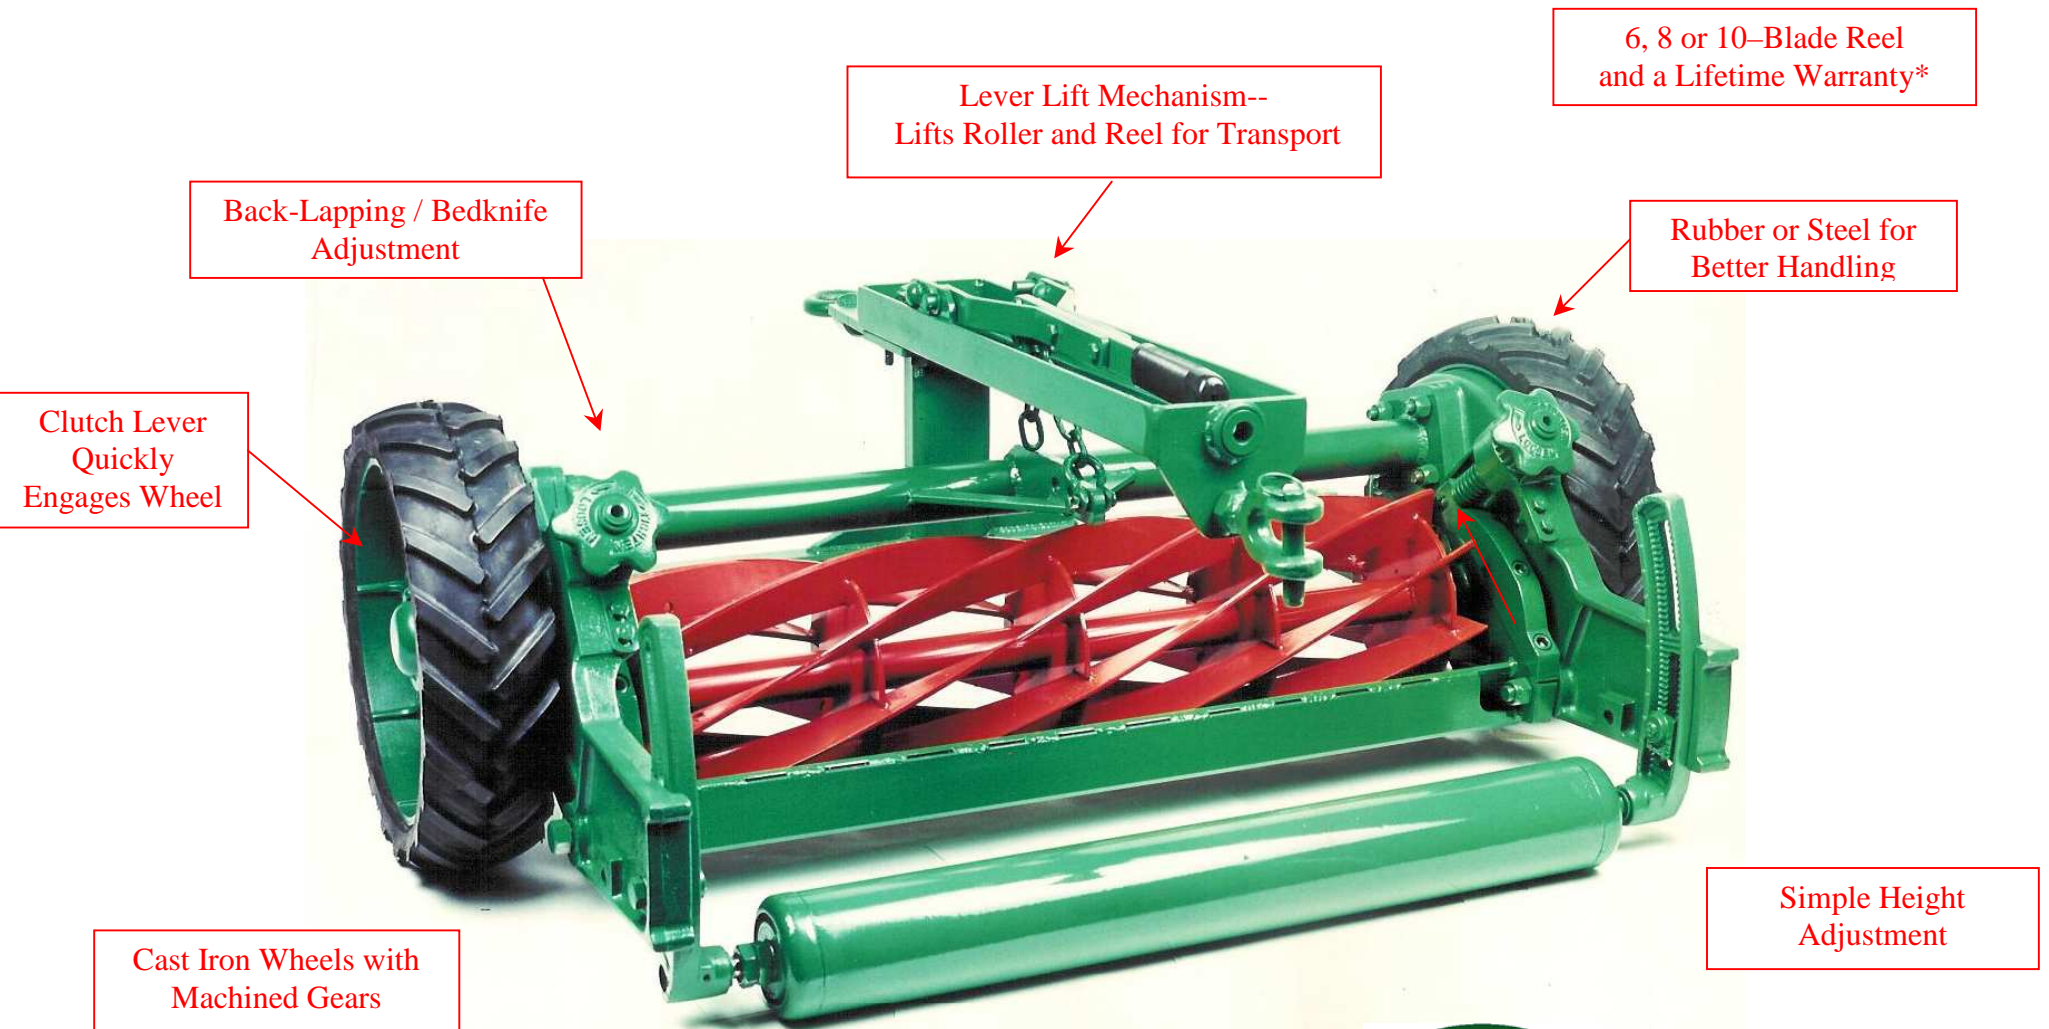

# ROXY RT-Mower™

## Ground-Driven Gang Mowers

Clutch Lever  
Quickly  
Engages Wheel

Back-Lapping / Bedknife  
Adjustment

Lever Lift Mechanism--  
Lifts Roller and Reel for Transport

6, 8 or 10-Blade Reel  
and a Lifetime Warranty\*

Rubber or Steel for  
Better Handling

Cast Iron Wheels with  
Machined Gears

Simple Height  
Adjustment

P. O. BOX 849  
MOBILE, ALABAMA 36601 USA  
EMAIL: [mobile@opico.com](mailto:mobile@opico.com)  
TEL +1 251 438 9881

### Heavy-Duty Ground-Driven Reel with **ROXY DURABILITY**